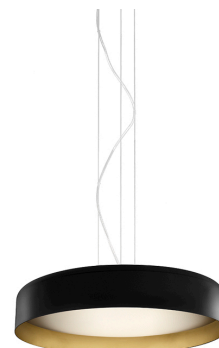

PANZERI

Ginevra

220-240V AC dimmable (DALI/Push DIM)

L09280.050.0402

 black/gold

Data sheet

CODE	L09280.050.0402
SYSTEM POWER CONSUMPTION	36W
EFFICACY	81lm/W
LIGHT SOURCE	LED
LIGHT SOURCE LIFETIME	L80 (B20) 80.000h
COLOUR TEMPERATURE	3000K Ra>90
LIGHT DISTRIBUTION	diffused
POWER SUPPLY	220-240V AC
FREQUENCY	50/60Hz
ELECTRICAL CONFIGURATION	dimmable (DALI/Push DIM)
DRIVER	integrated included
NOMINAL LUMINOUS FLUX	4528lm
LUMEN OUTPUT	2916lm
EFFICIENCY	64.4%
GLARE RATING	UGR < 19
WEIGHT	6,15 Kg
PROTECTION DEGREE	IP20
COLOUR TOLLERANCES	SDCM <3
PACKING DIMENSIONS (CM)	20,0 x 62,0 x 62,0

Suspension lighting fixture for interiors, with direct and indirect light emission.
Pickled sheet metal cap in polyacrylic paint.
Turned aluminium structure in mat black and gold or white and gold polyacrylic paint.
Pickled sheet metal wiring support plate in polyacrylic paint.
Moulded polycarbonate micro-prismatic diffuser.
2m (78,7") long steel suspension cables.
2,2m (86,6") long power cable in transparent PVC.
Power canopy with galvanized sheet metal ceiling bracket and pickled sheet metal covering in white or mat black polyacrylic paint.