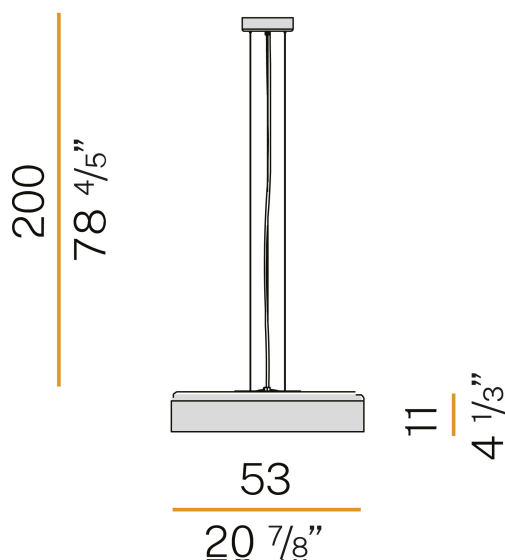

PANZERI

Ginevra

220-240V AC dimmable (DALI/Push DIM)

L09280.050.0402

 black/gold

Data sheet

CODE	L09280.050.0402
SYSTEM POWER CONSUMPTION	36W
EFFICACY	81lm/W
LIGHT SOURCE	LED
LIGHT SOURCE LIFETIME	L80 (B20) 80.000h
COLOUR TEMPERATURE	3000K Ra>90
LIGHT DISTRIBUTION	diffused
POWER SUPPLY	220-240V AC
FREQUENCY	50/60Hz
ELECTRICAL CONFIGURATION	dimmable (DALI/Push DIM)
DRIVER	integrated included
NOMINAL LUMINOUS FLUX	4528lm
LUMEN OUTPUT	2916lm
EFFICIENCY	64.4%
GLARE RATING	UGR < 19
WEIGHT	6,15 Kg
PROTECTION DEGREE	IP20
COLOUR TOLLERANCES	SDCM <3
PACKING DIMENSIONS (CM)	20,0 x 62,0 x 62,0

Suspension lighting fixture for interiors, with direct and indirect light emission.
Pickled sheet metal cap in polyacrylic paint.
Turned aluminium structure in mat black and gold or white and gold polyacrylic paint.
Pickled sheet metal wiring support plate in polyacrylic paint.
Moulded polycarbonate micro-prismatic diffuser.
2m (78,7") long steel suspension cables.
2,2m (86,6") long power cable in transparent PVC.
Power canopy with galvanized sheet metal ceiling bracket and pickled sheet metal covering in white or mat black polyacrylic paint.

Technical drawing

Polar diagram